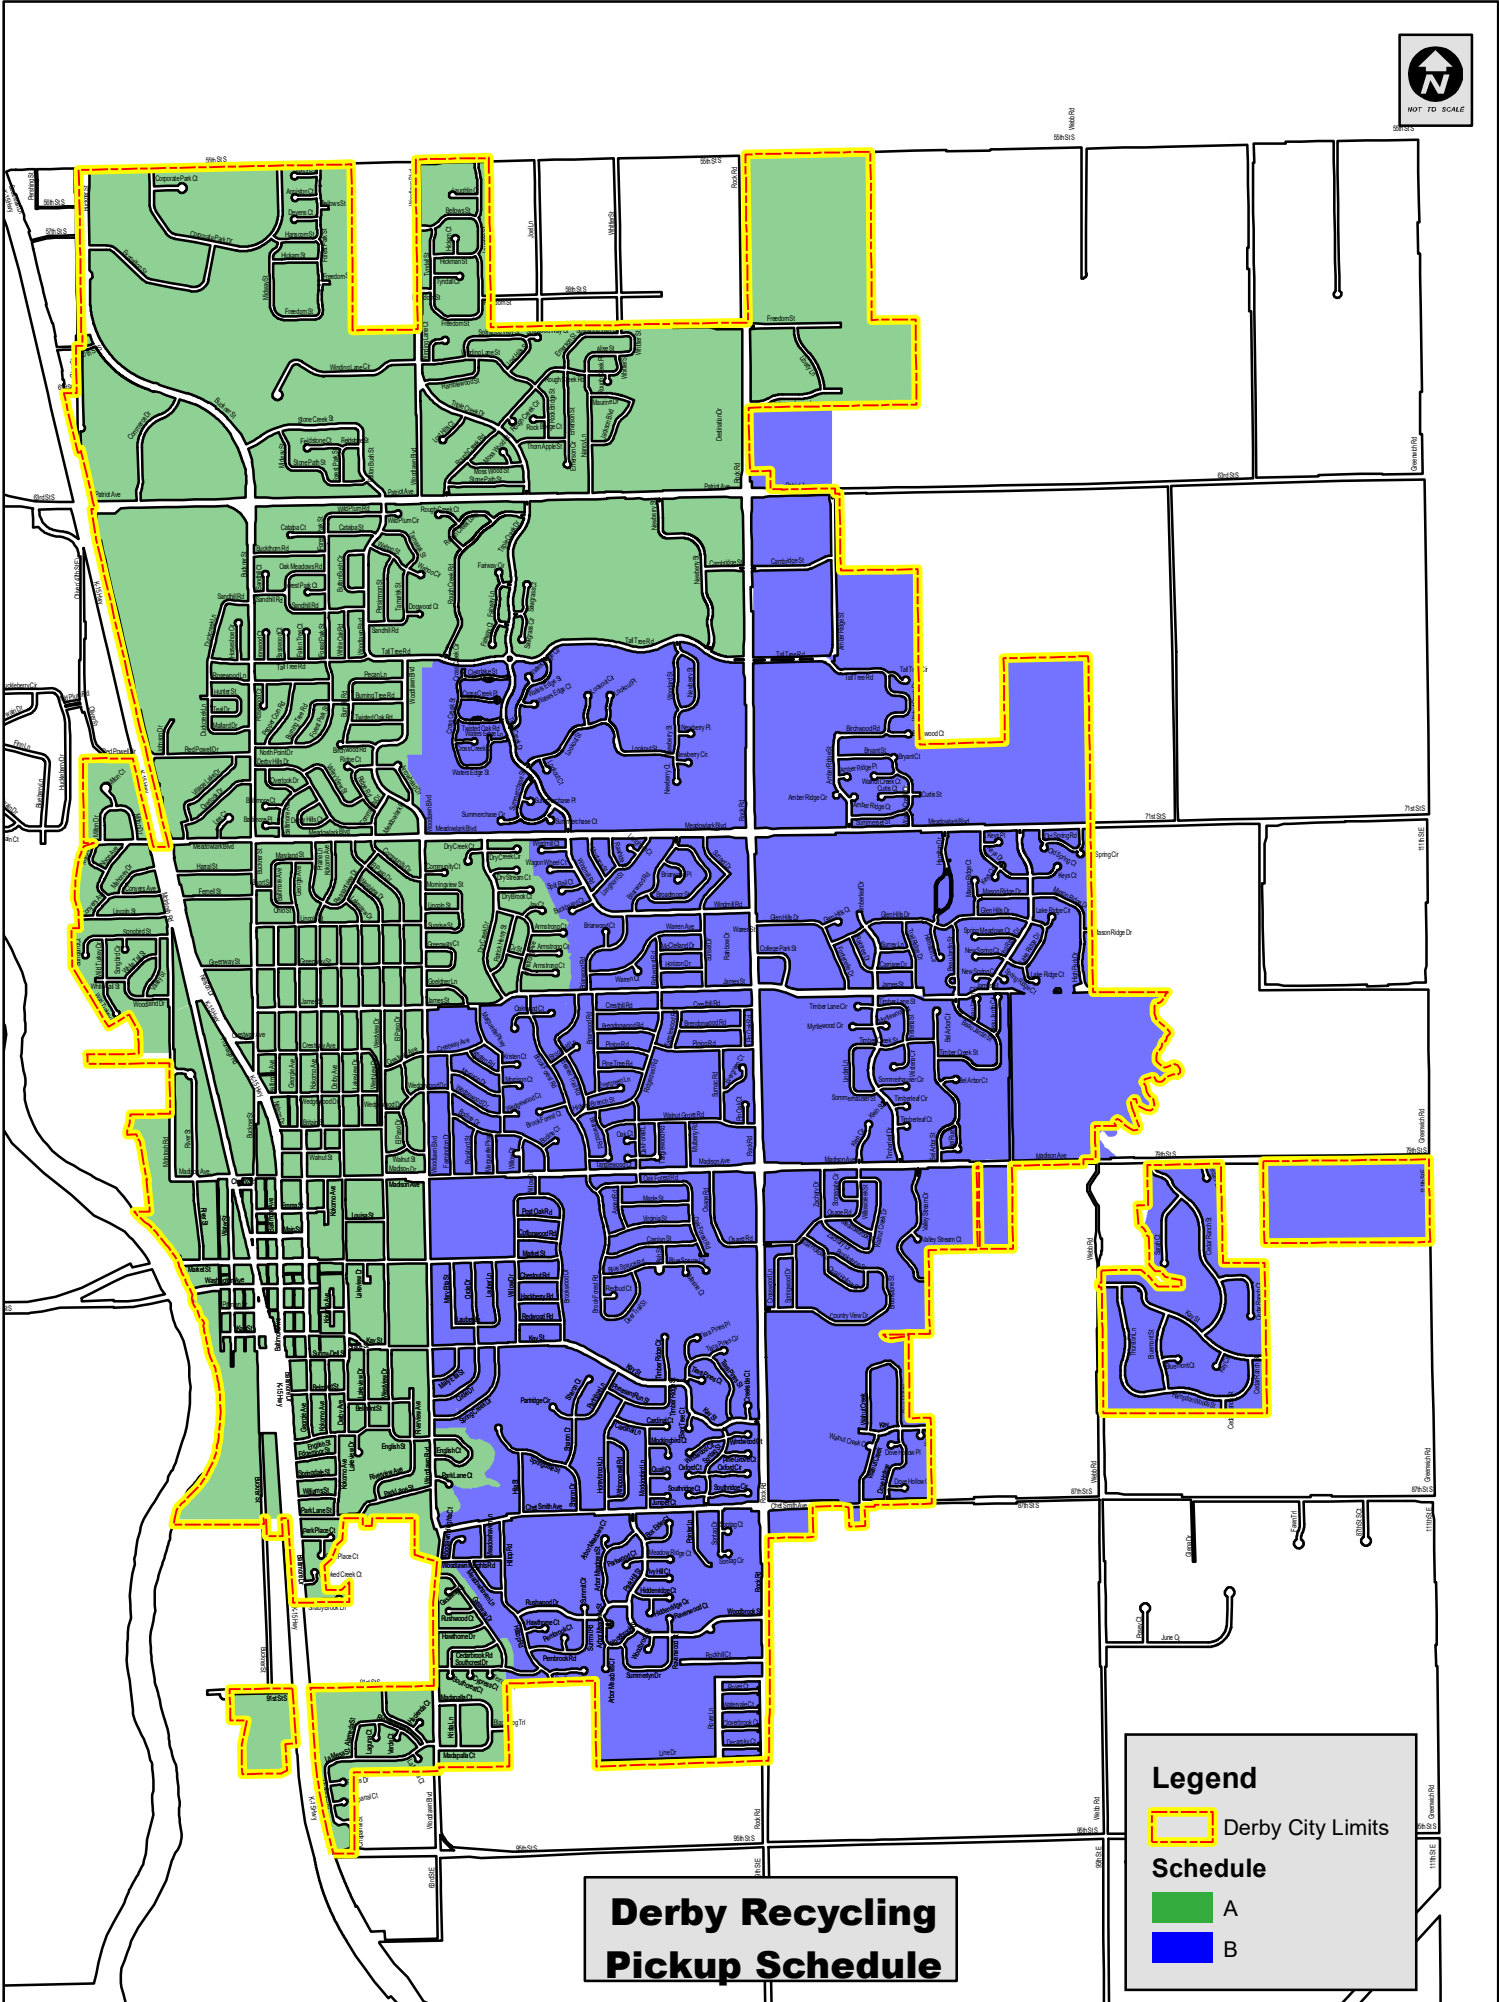

NOT TO SCALE

Derby Recycling Pickup Schedule

Legend

-  Derby City Limits
- Schedule**
-  A
-  B