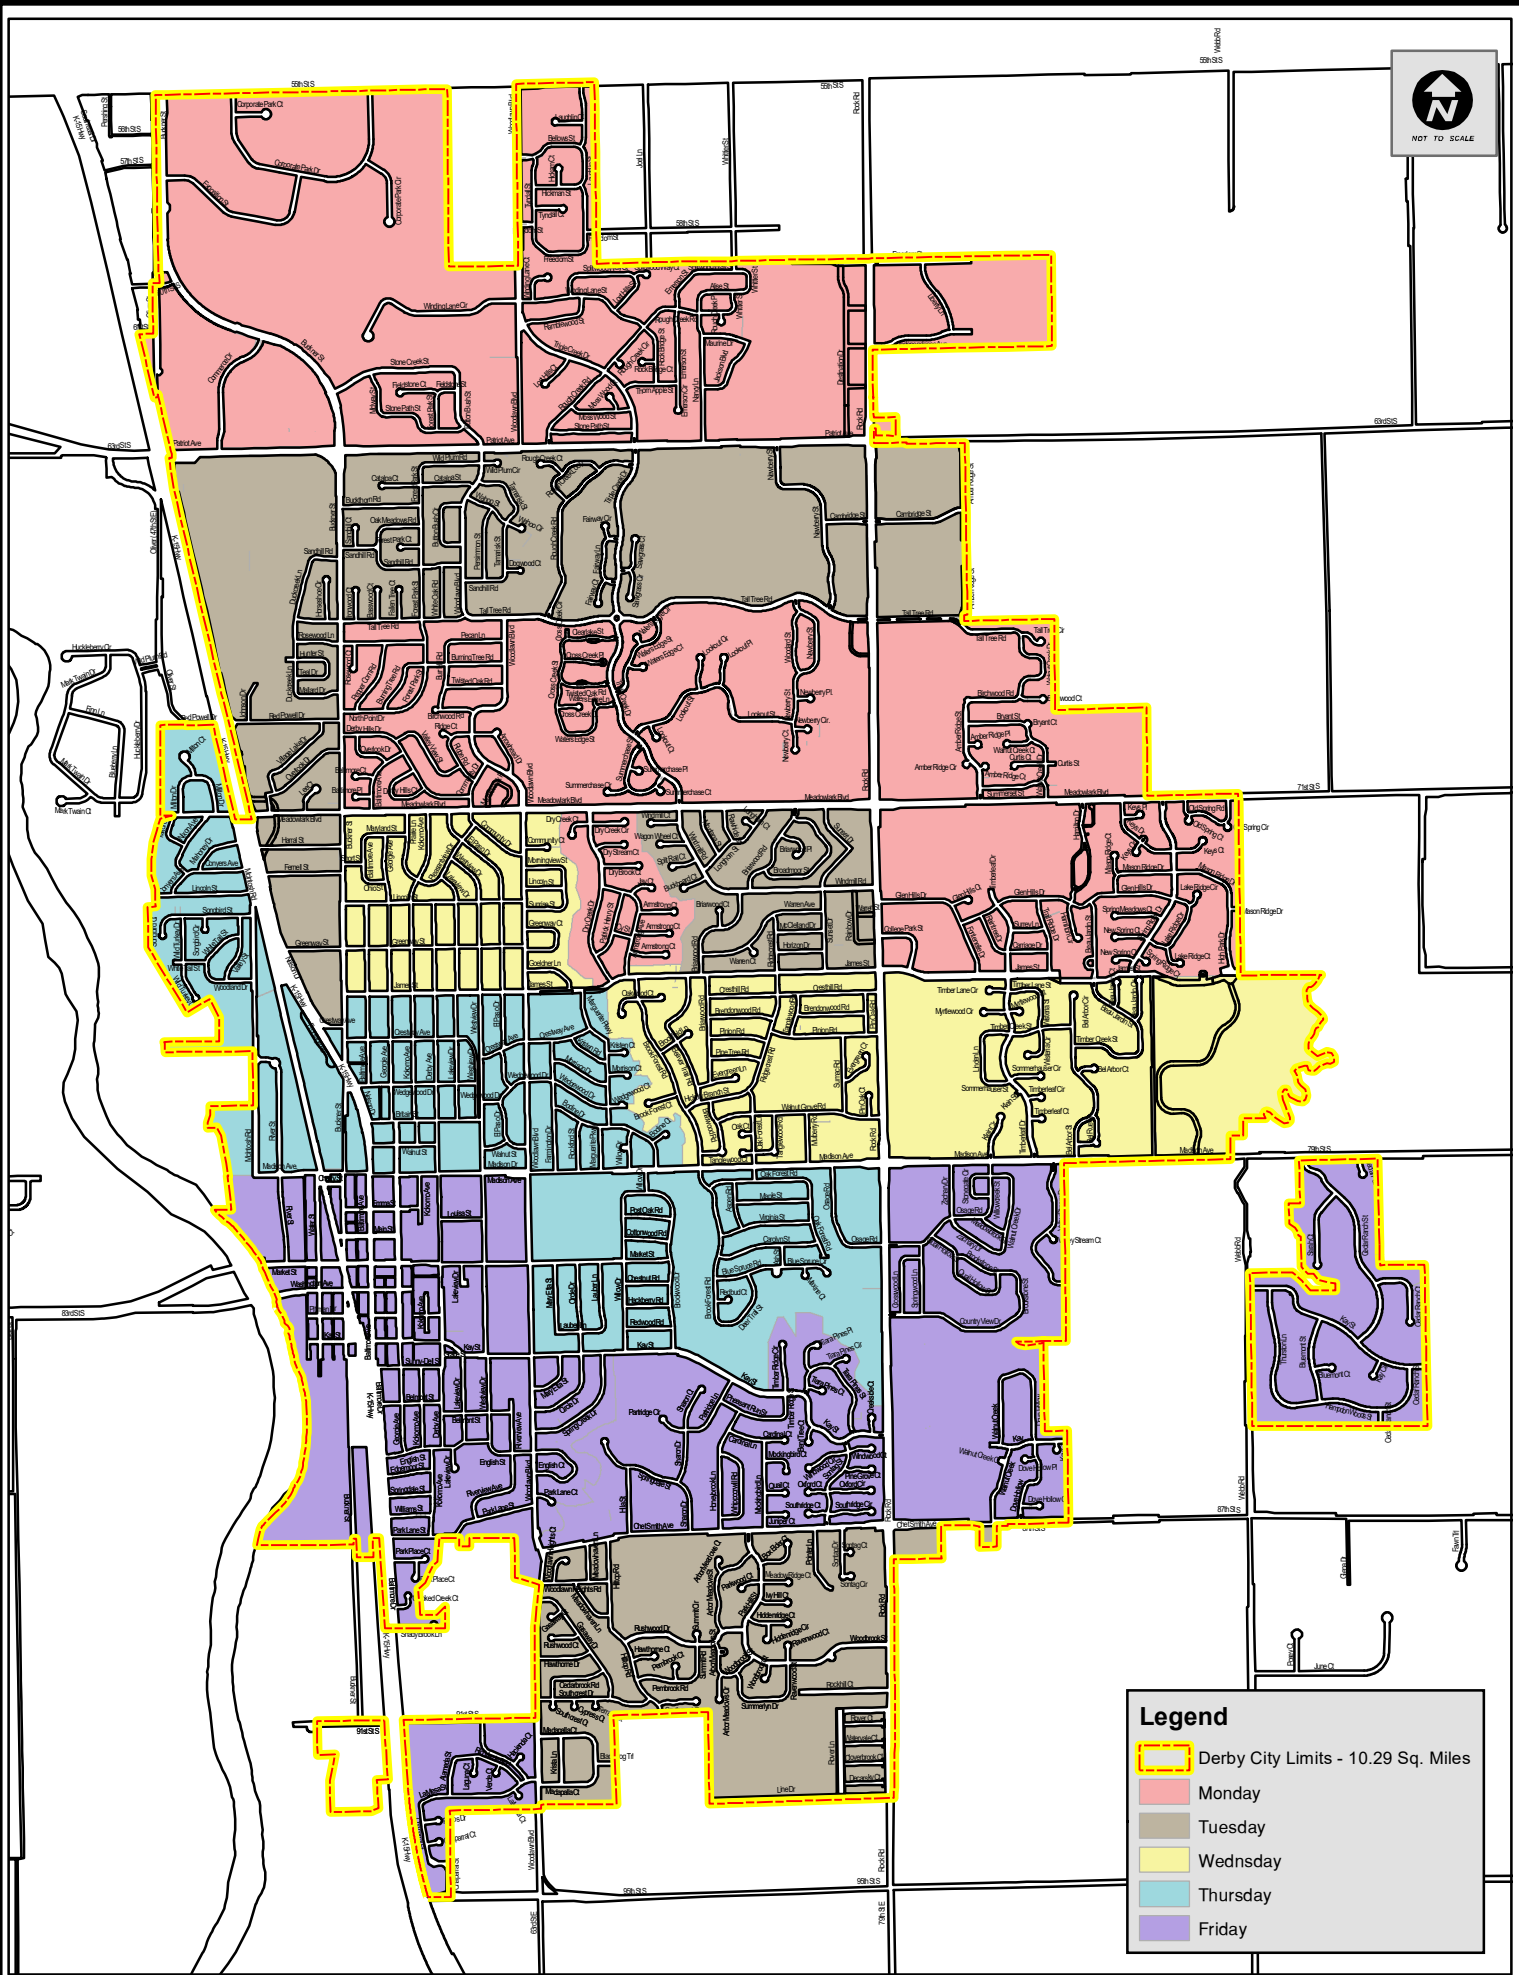

NOT TO SCALE

**Legend**

- Derby City Limits - 10.29 Sq. Miles
- Monday
- Tuesday
- Wednesday
- Thursday
- Friday

# Derby Trash and Recycle Days

Published Date: Sep 10 2020