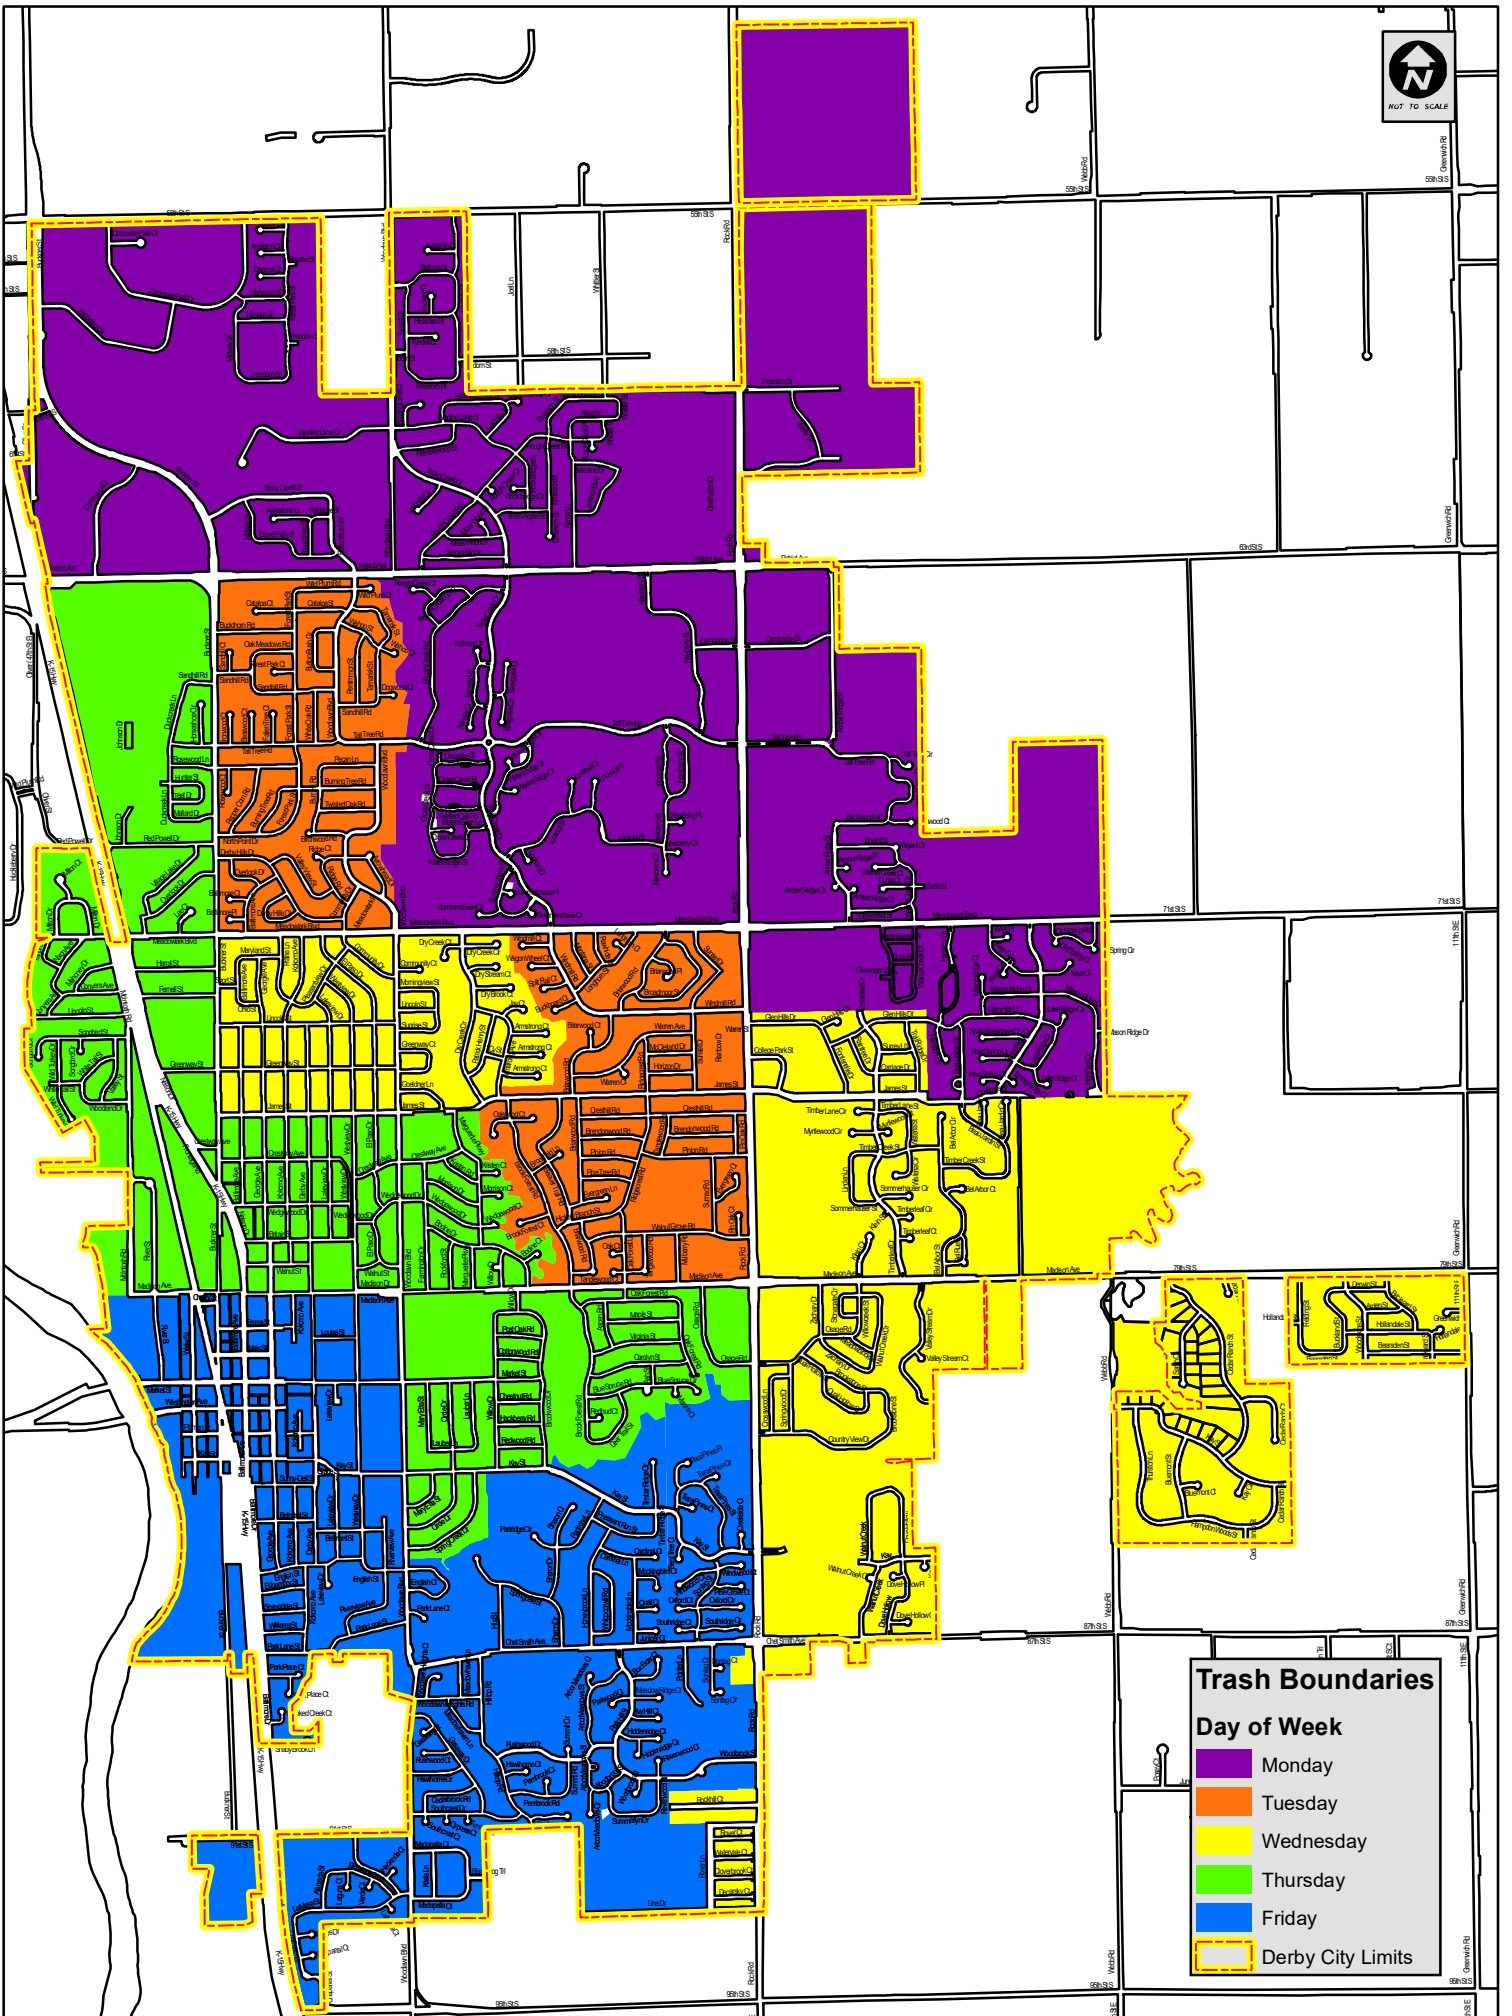

NOT TO SCALE

Trash Boundaries

- Day of Week
- Monday
 - Tuesday
 - Wednesday
 - Thursday
 - Friday
 - Derby City Limits