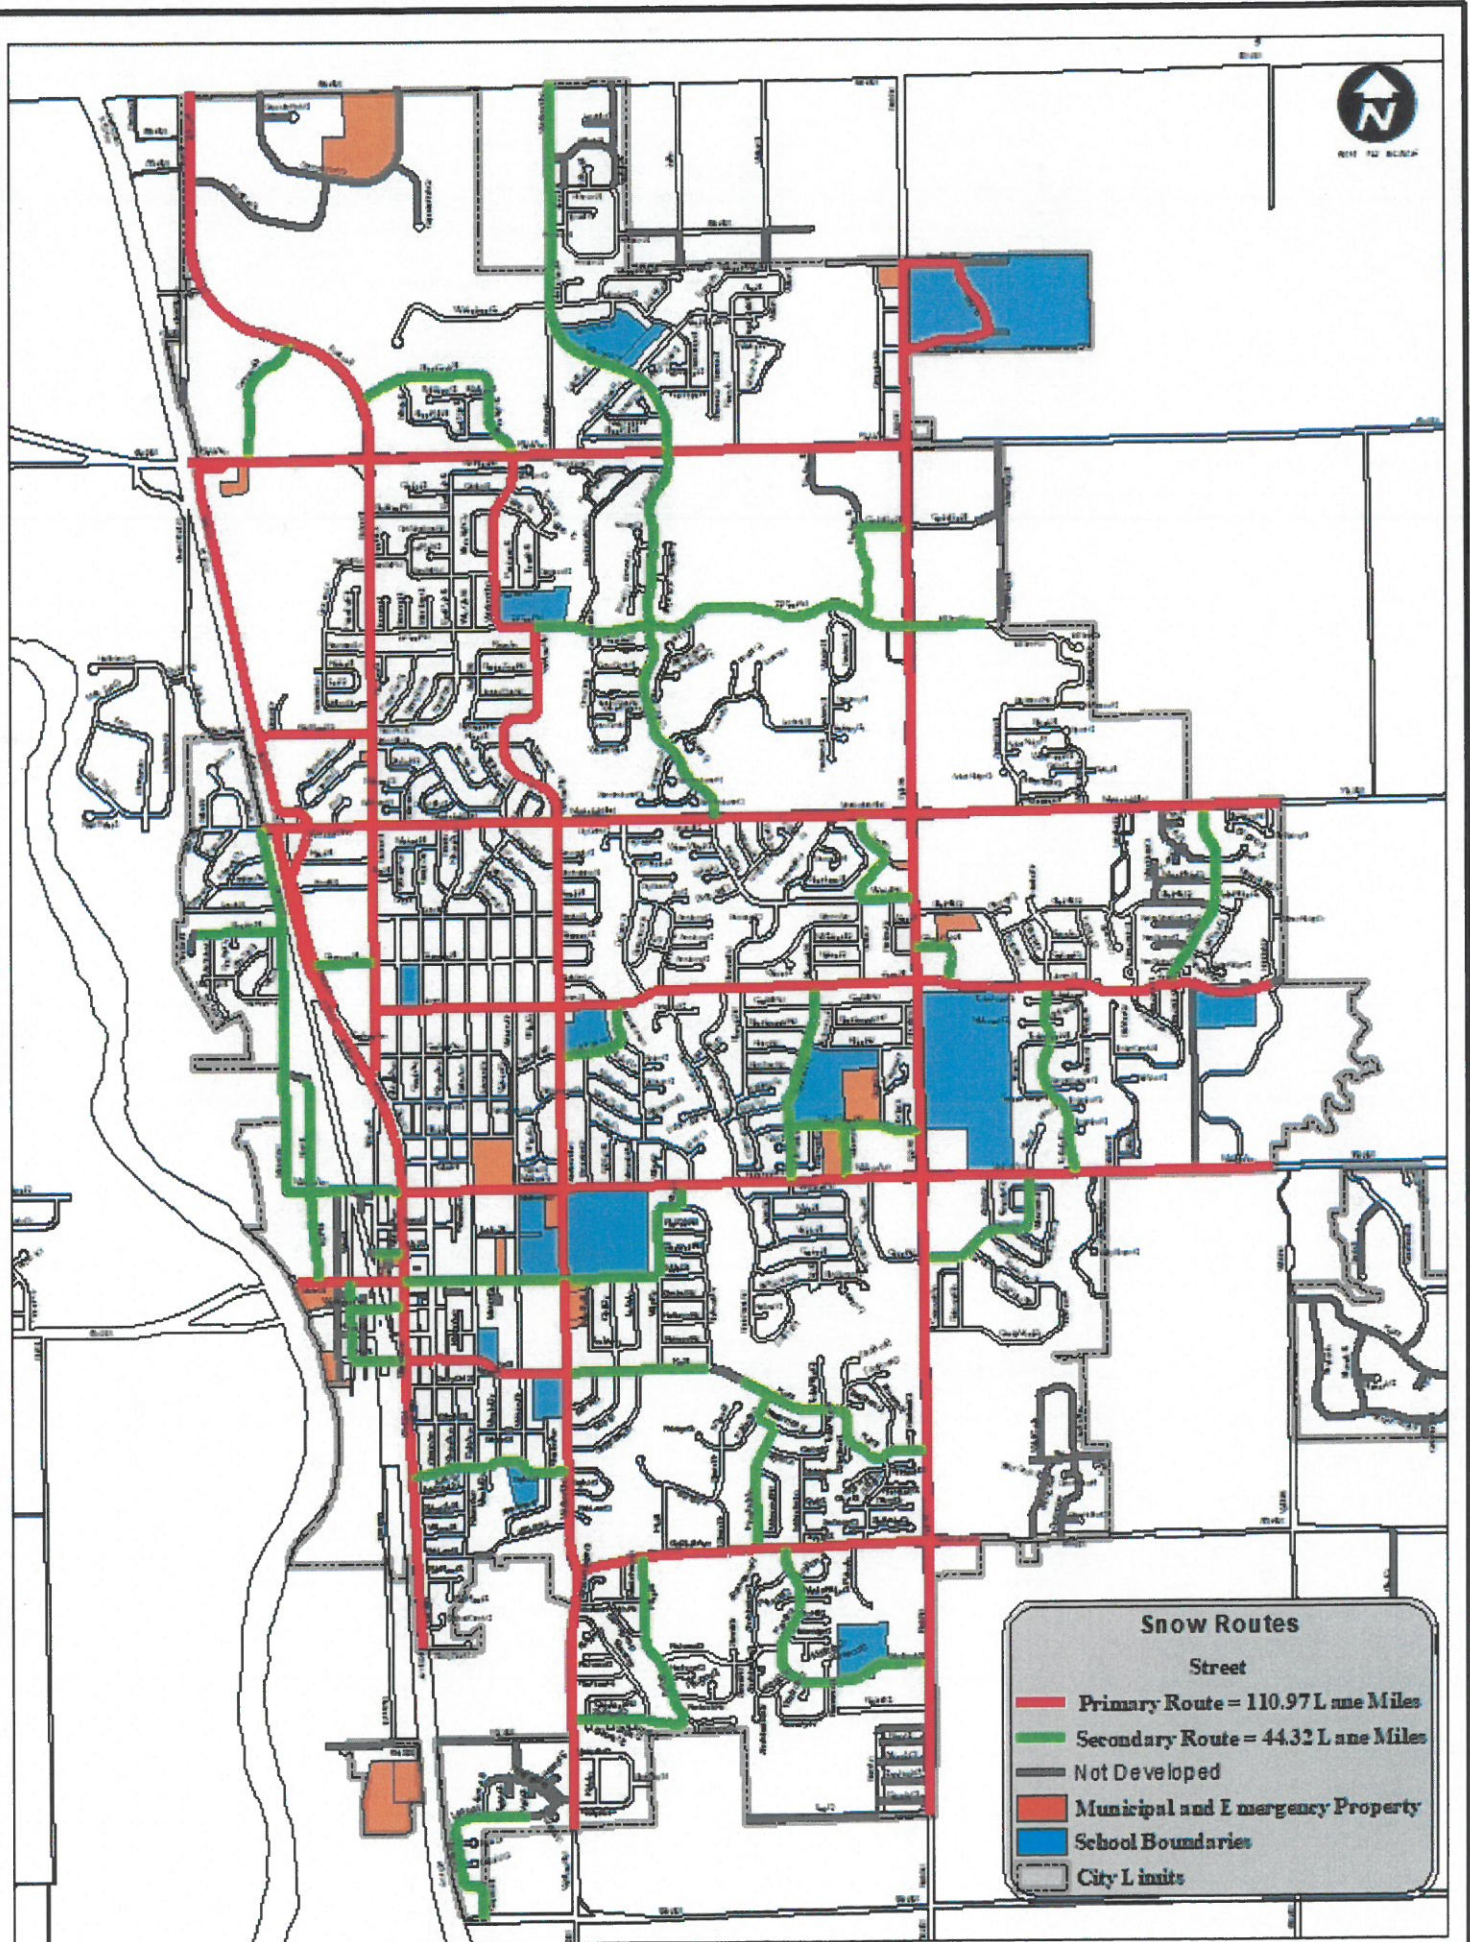

NOT TO SCALE

City of Derby
Snow Routes 2020 - 2021

This Map Produced by The City of Derby
GIS Dept., Date: August 2020